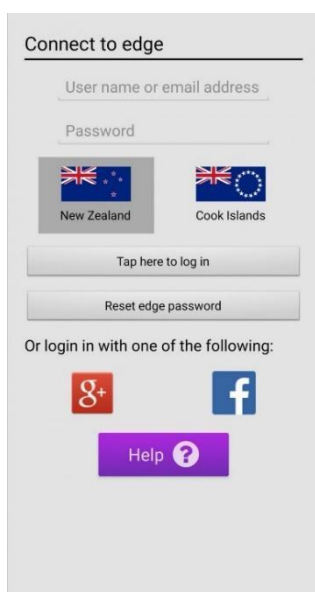

MOBILE APP

This can be downloaded from either Play Store (Android) or App Store (iOS). Search for musac edge.

Once installed you will be asked to make up a 4 digit pin then enter your edge email and password. This email address is the one you have supplied to the school as your contact email address.

You can enter your email then tap the 'Reset edge password' button to be emailed a link to do this. Once set, you can enter this password in the app then tap 'Tap here to log in'.

These steps will only have to be done the first time you Log In. If you use the Log Out function in the App, you will need to repeat the above steps.

In the app there is a series of labelled tiles that when tapped bring up information on your child's details including attendance, achievement, billing and other data.