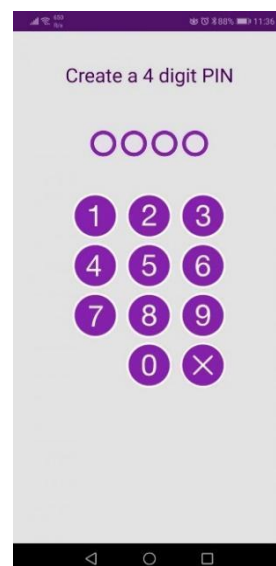

MOBILE APP

This can be downloaded from either Play Store (Android) or App Store (iOS). Search for musac edge.

Once installed you will be asked to make up a 4 digit pin then enter your edge email and password. This email address is the one you have supplied to the school as your contact email address.

You can enter your email then tap the 'Reset edge password' button to be emailed a link to do this. Once set, you can enter this password in the app then tap 'Tap here to log in'.

These steps will only have to be done the first time you Log In. If you use the Log Out function in the App, you will need to repeat the above steps.

In the app there is a series of labelled tiles that when tapped bring up information on your child's details including attendance, achievement, billing and other data.